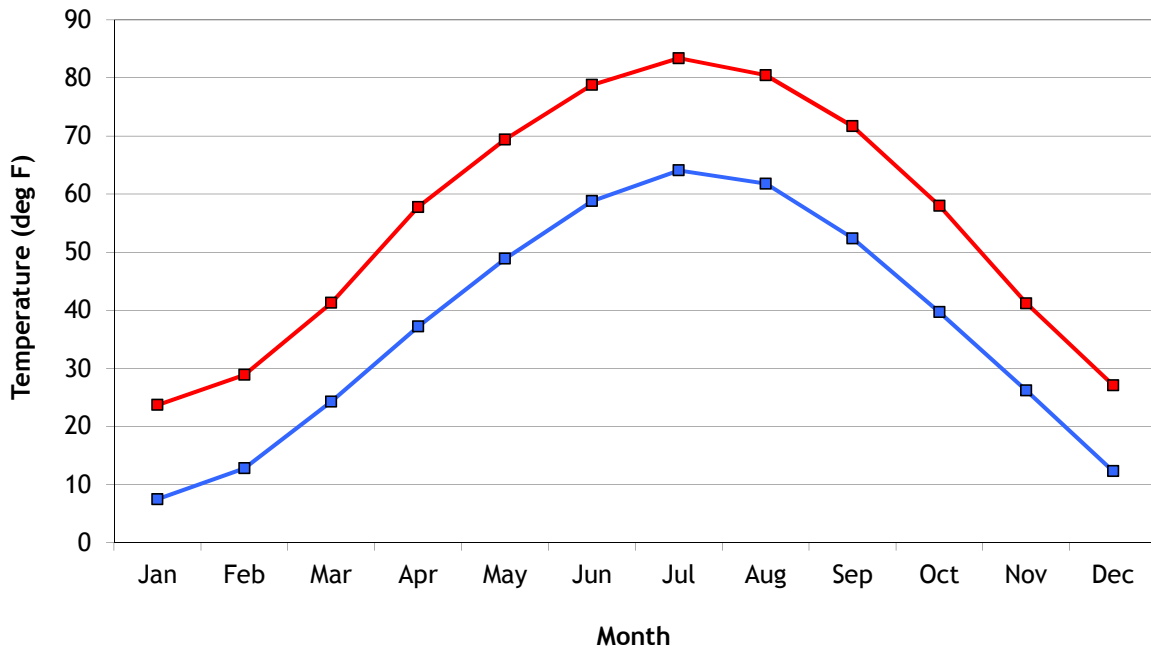

Average High and Low Temperatures

Average Monthly Precipitation

Figure 2-3
Average Monthly High & Low
Temperatures and Precipitation
for Minneapolis-St. Paul
International Airport
(1981-2010)