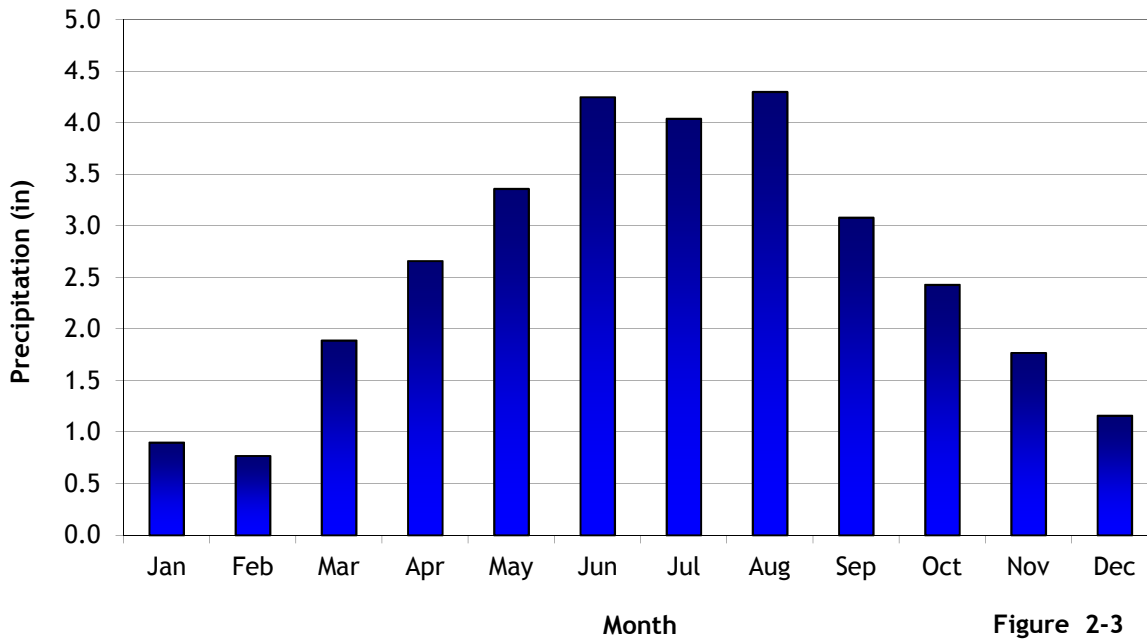

Average High and Low Temperatures

Average Monthly Precipitation

Figure 2-3
Average Monthly High & Low
Temperatures and Precipitation
for Minneapolis-St. Paul
International Airport
(1981-2010)