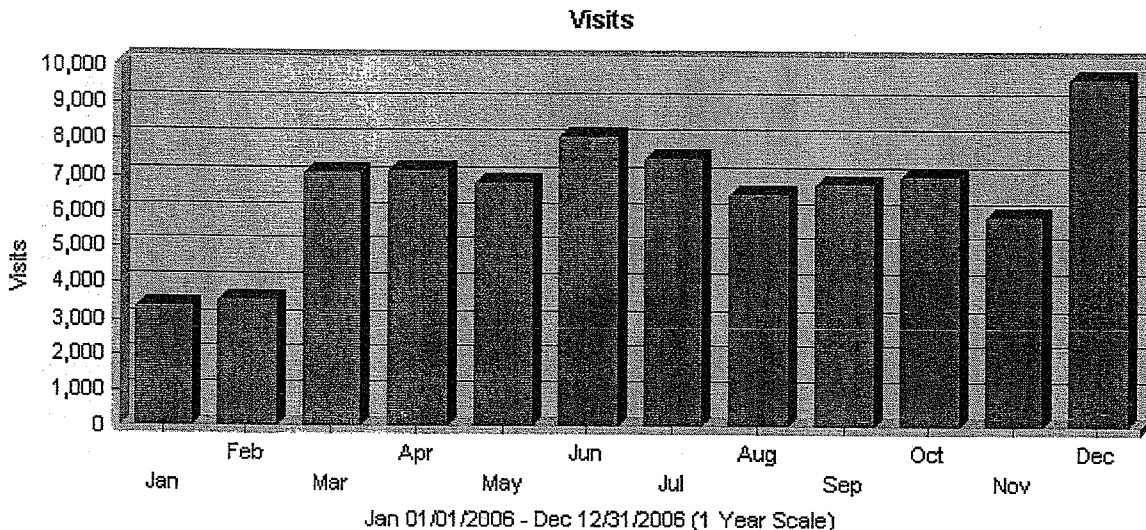

Appendix G
Web Site Usage Report

Complete Report - All of Log
www.bassettcreekwmo.org

01/01/2006 00:00:00 - 12/31/2006 23:59:59

Thursday February 01, 2007 - 07:44:08

General Statistics

Help

The Visits graph displays the overall number of visits to your Web site. The General Statistics table provides an overview of the activity for your Web site during the specified time frame.

General Statistics

Hits	Entire Site (Successful)	121,129
	Average per Day	331
	Home Page	31,471
Page Views	Page Views	71,835
	Average per Day	196
	Average per Unique Visitor	10
	Document Views	71,834
Visits	Visits	79,217
	Average per Day	217
	Average Visit Length	00:17:30
	Median Visit Length	00:00:28
	International Visits	6.27%
	Visits of Unknown Origin	11.70%
	Visits from United States	82.02%
	Visits Referred by Search Engines	0
	Visits from Spiders	28,208
	Visitors	Unique Visitors
Visitors Who Visited Once		3,411
Visitors Who Visited More Than Once		3,560